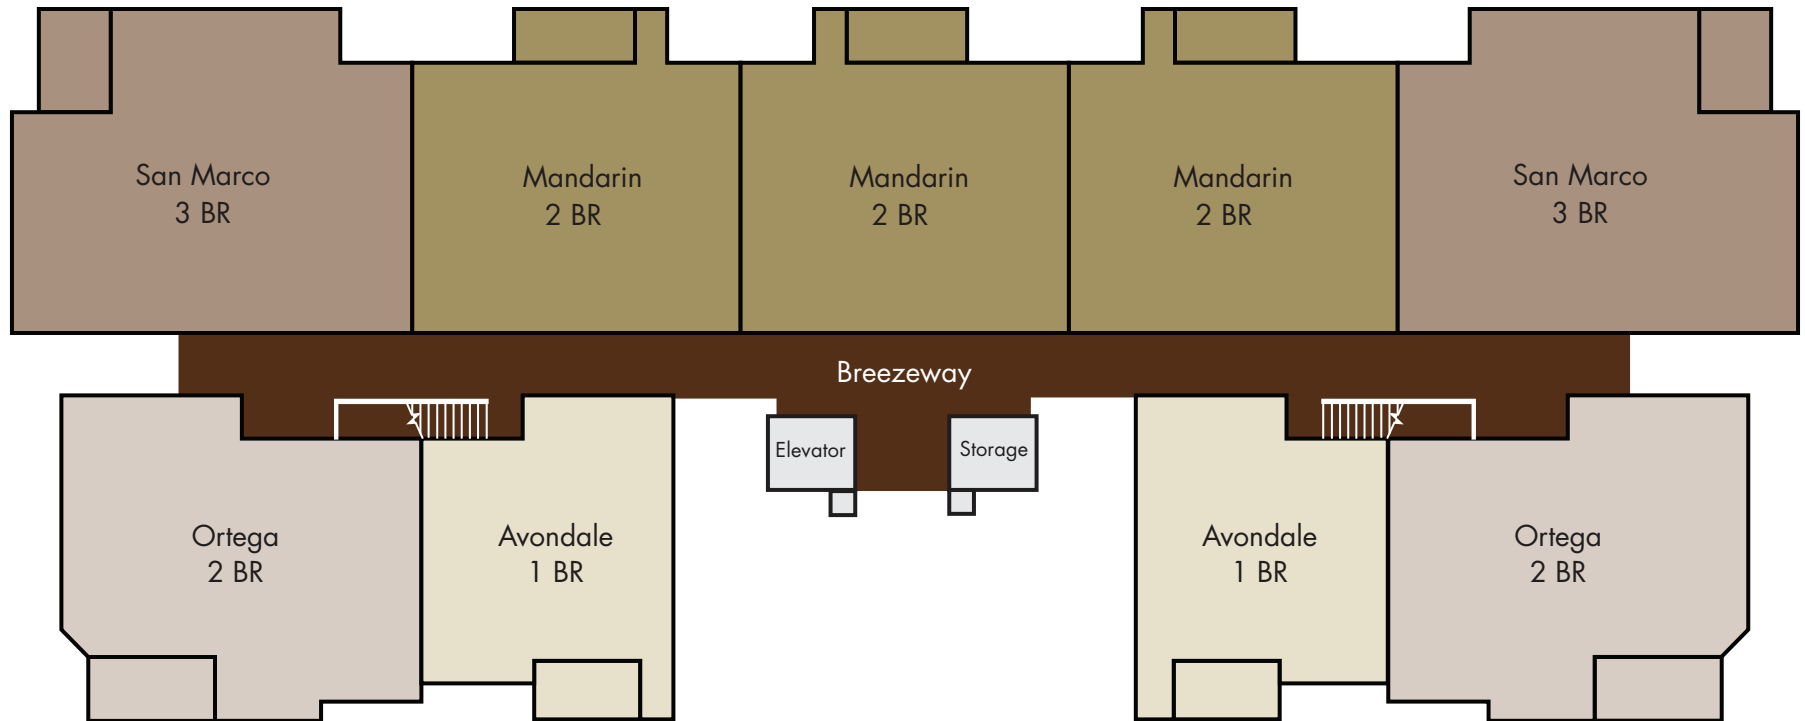

CITIGATE

APARTMENTS. EVOLVED.

8451 GATE PARKWAY WEST, JACKSONVILLE, FL 32216
T 904.332.0780 • F 904.332.0790 • CITIGATEJAX.COM

32 UNIT BUILDING • LEVEL ONE

CITIGATE

APARTMENTS. EVOLVED.

8451 GATE PARKWAY WEST, JACKSONVILLE, FL 32216
T 904.332.0780 • F 904.332.0790 • CITIGATEJAX.COM

32 UNIT BUILDING • LEVELS TWO & THREE

CITIGATE

APARTMENTS. EVOLVED.

8451 GATE PARKWAY WEST, JACKSONVILLE, FL 32216
T 904.332.0780 • F 904.332.0790 • CITIGATEJAX.COM

32 UNIT BUILDING • LEVEL FOUR