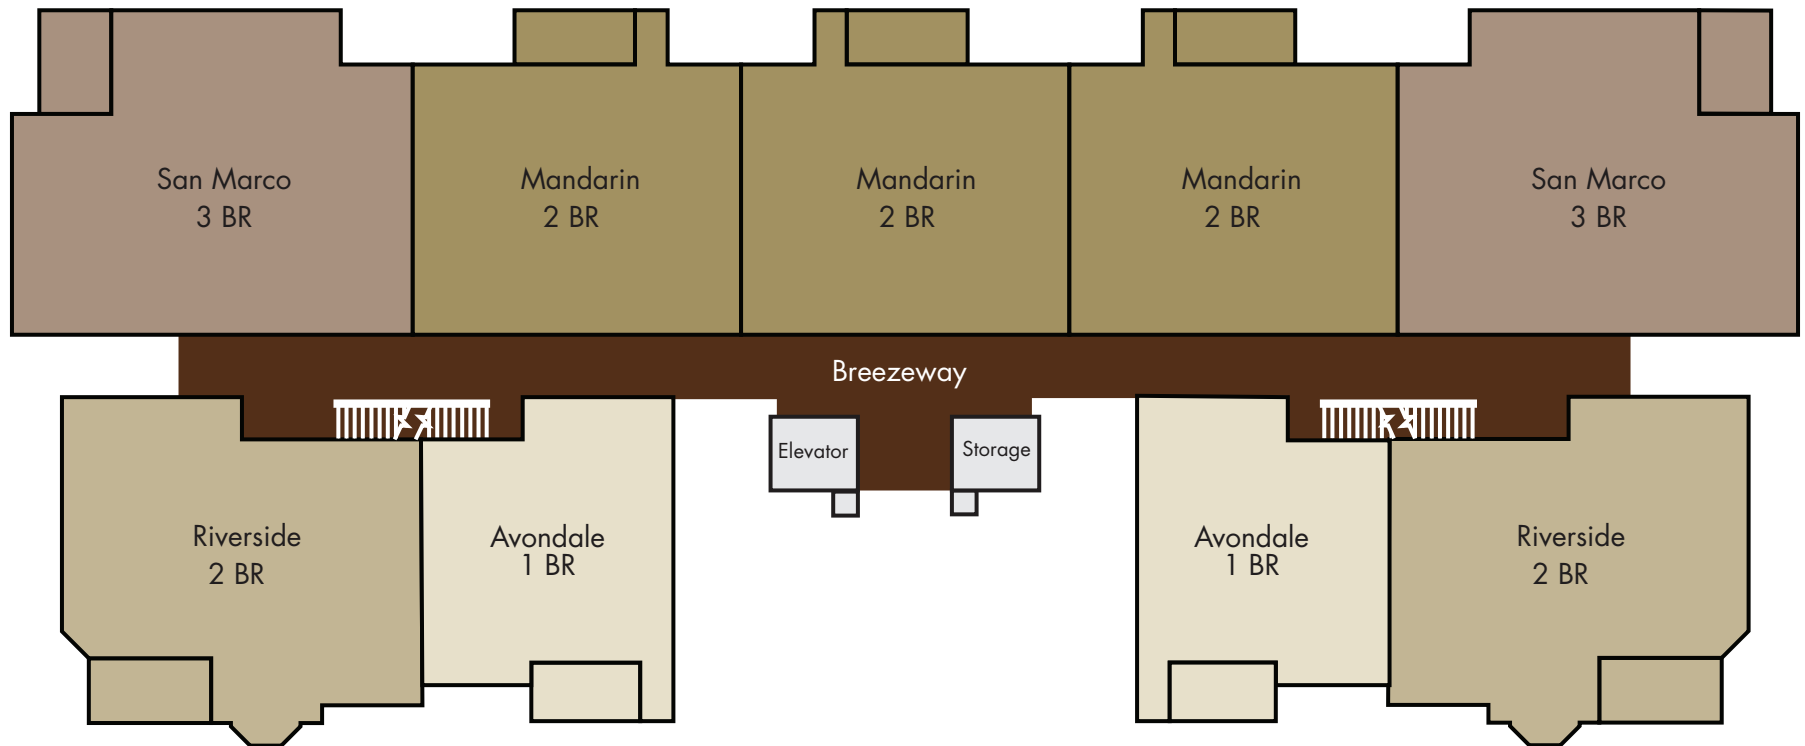

CITIGATE

APARTMENTS. EVOLVED.

8451 GATE PARKWAY WEST, JACKSONVILLE, FL 32216
T 904.332.0780 • F 904.332.0790 • CITIGATEJAX.COM

32 UNIT BUILDING • LEVEL ONE

CITIGATE

APARTMENTS. EVOLVED.

8451 GATE PARKWAY WEST, JACKSONVILLE, FL 32216
T 904.332.0780 • F 904.332.0790 • CITIGATEJAX.COM

32 UNIT BUILDING • LEVELS TWO & THREE

CITIGATE

APARTMENTS. EVOLVED.

8451 GATE PARKWAY WEST, JACKSONVILLE, FL 32216
T 904.332.0780 • F 904.332.0790 • CITIGATEJAX.COM

32 UNIT BUILDING • LEVEL FOUR