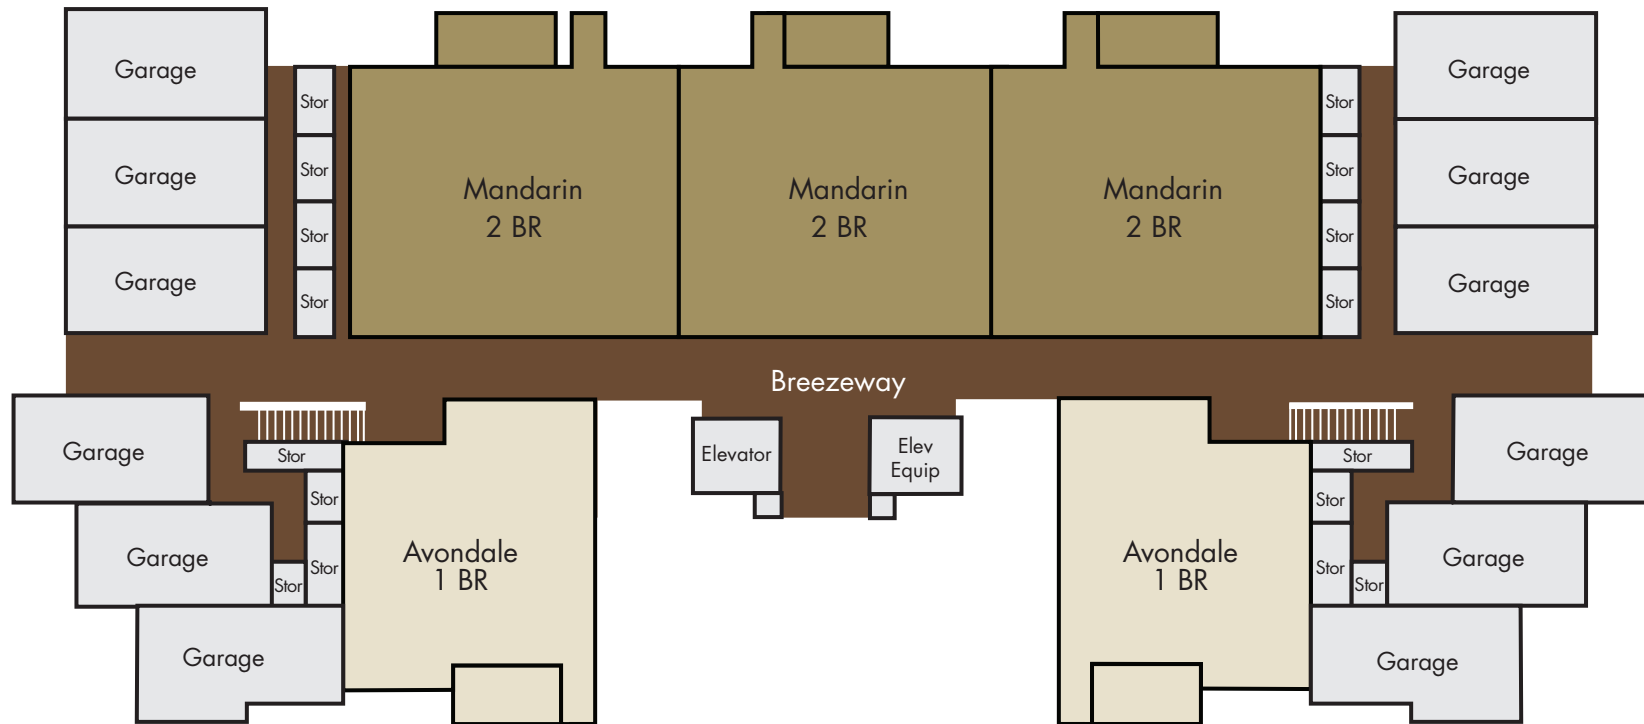

CITIGATE

APARTMENTS. EVOLVED.

8451 GATE PARKWAY WEST, JACKSONVILLE, FL 32216
T 904.332.0780 • F 904.332.0790 • CITIGATEJAX.COM

32 UNIT BUILDING • LEVEL ONE

CITIGATE

APARTMENTS. EVOLVED.

8451 GATE PARKWAY WEST, JACKSONVILLE, FL 32216
T 904.332.0780 • F 904.332.0790 • CITIGATEJAX.COM

32 UNIT BUILDING • LEVELS TWO & THREE

CITIGATE

APARTMENTS. EVOLVED.

8451 GATE PARKWAY WEST, JACKSONVILLE, FL 32216
T 904.332.0780 • F 904.332.0790 • CITIGATEJAX.COM

32 UNIT BUILDING • LEVEL FOUR