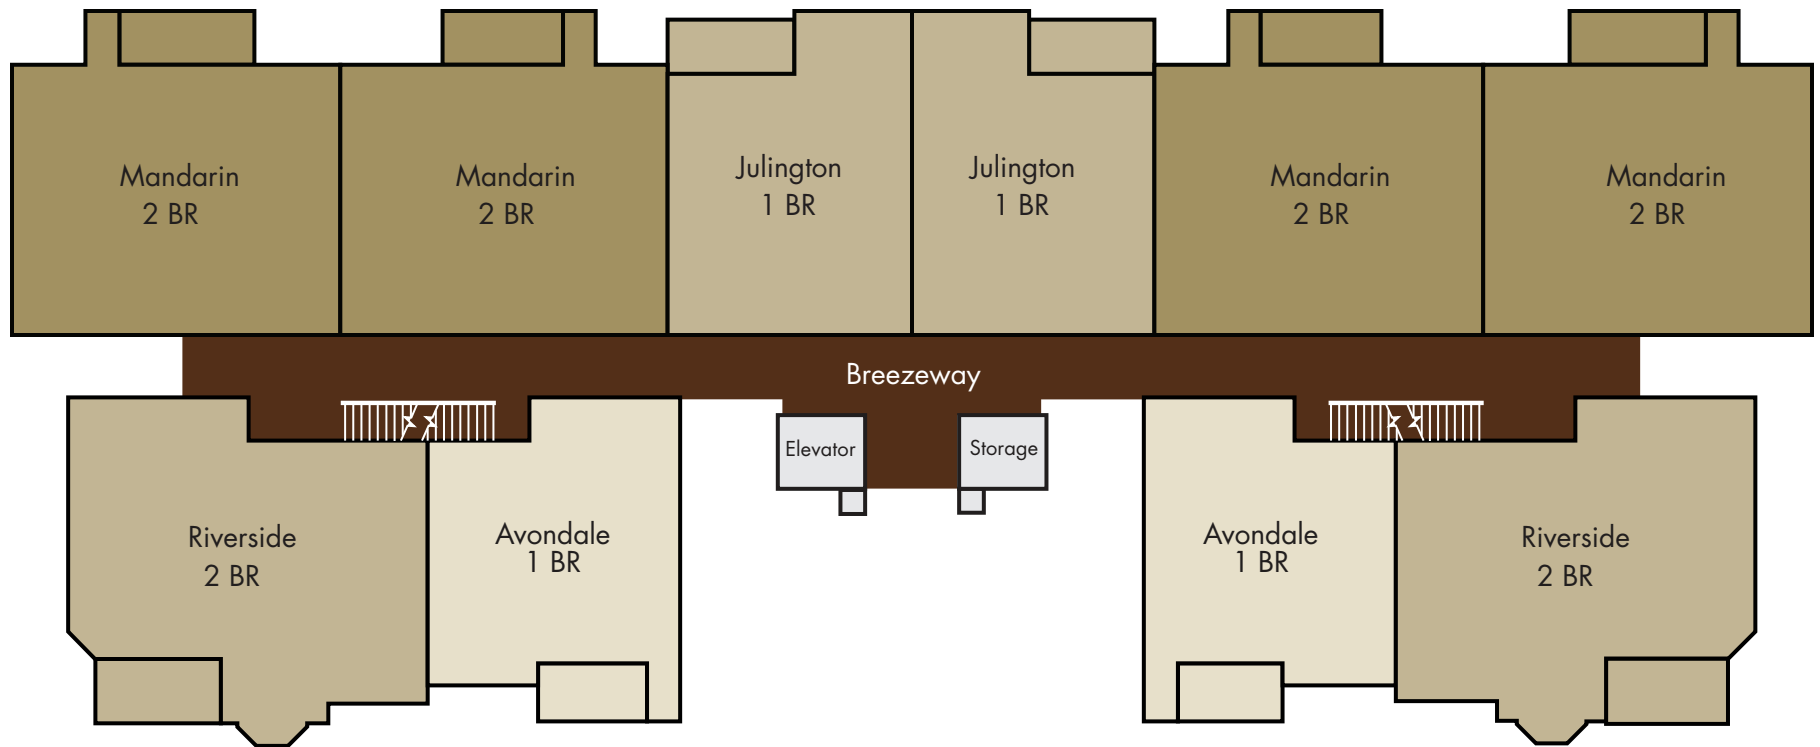

# CITIGATE

APARTMENTS. EVOLVED.

8451 GATE PARKWAY WEST, JACKSONVILLE, FL 32216  
T 904.332.0780 • F 904.332.0790 • CITIGATEJAX.COM

36 UNIT BUILDING • LEVELS TWO & THREE