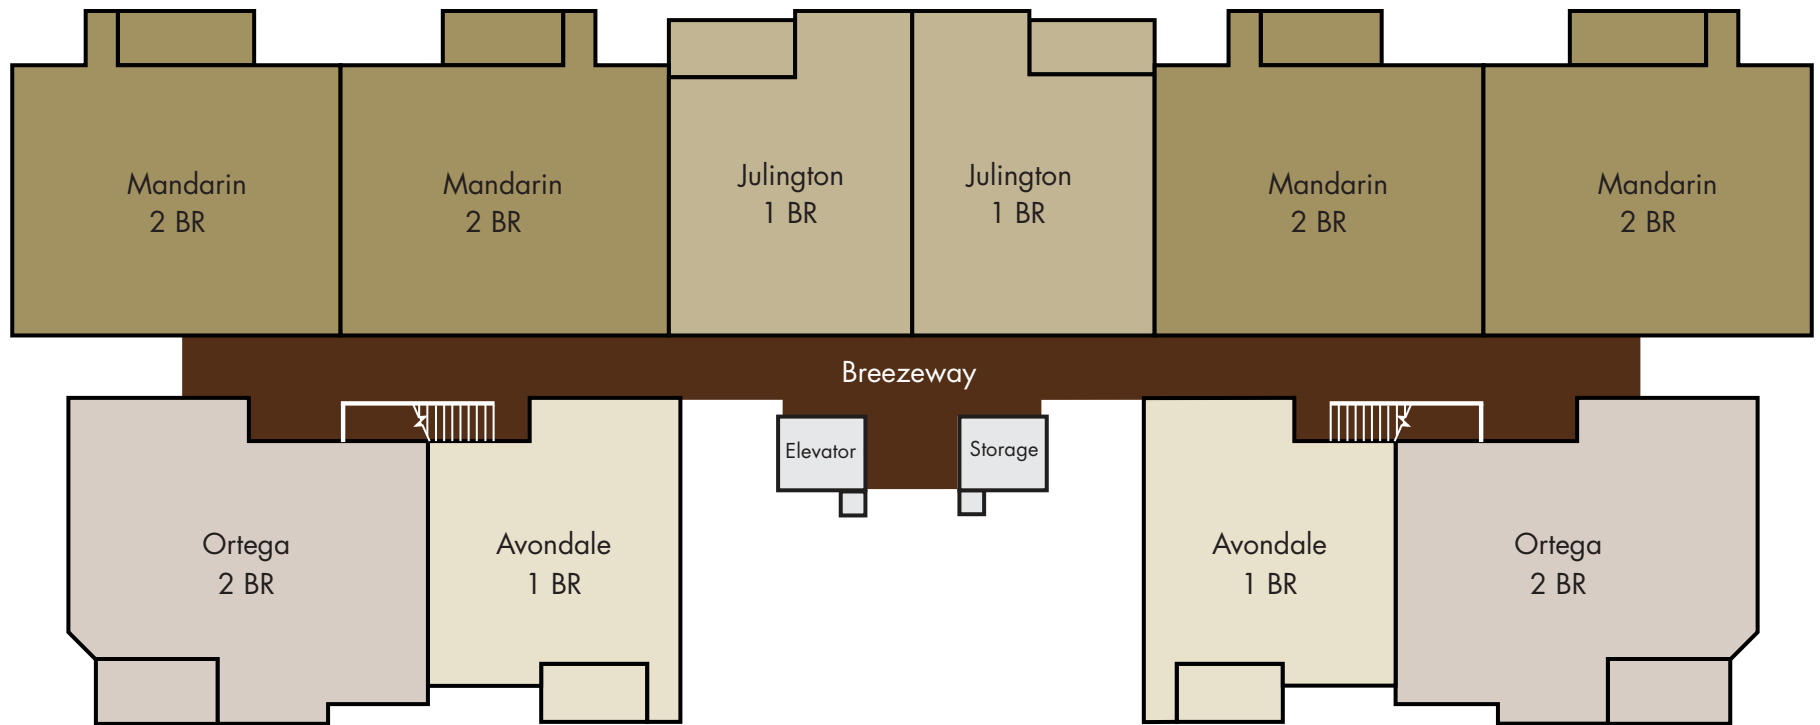

CITIGATE

APARTMENTS. EVOLVED.

8451 GATE PARKWAY WEST, JACKSONVILLE, FL 32216
T 904.332.0780 • F 904.332.0790 • CITIGATEJAX.COM

36 UNIT BULIDING • LEVEL FOUR