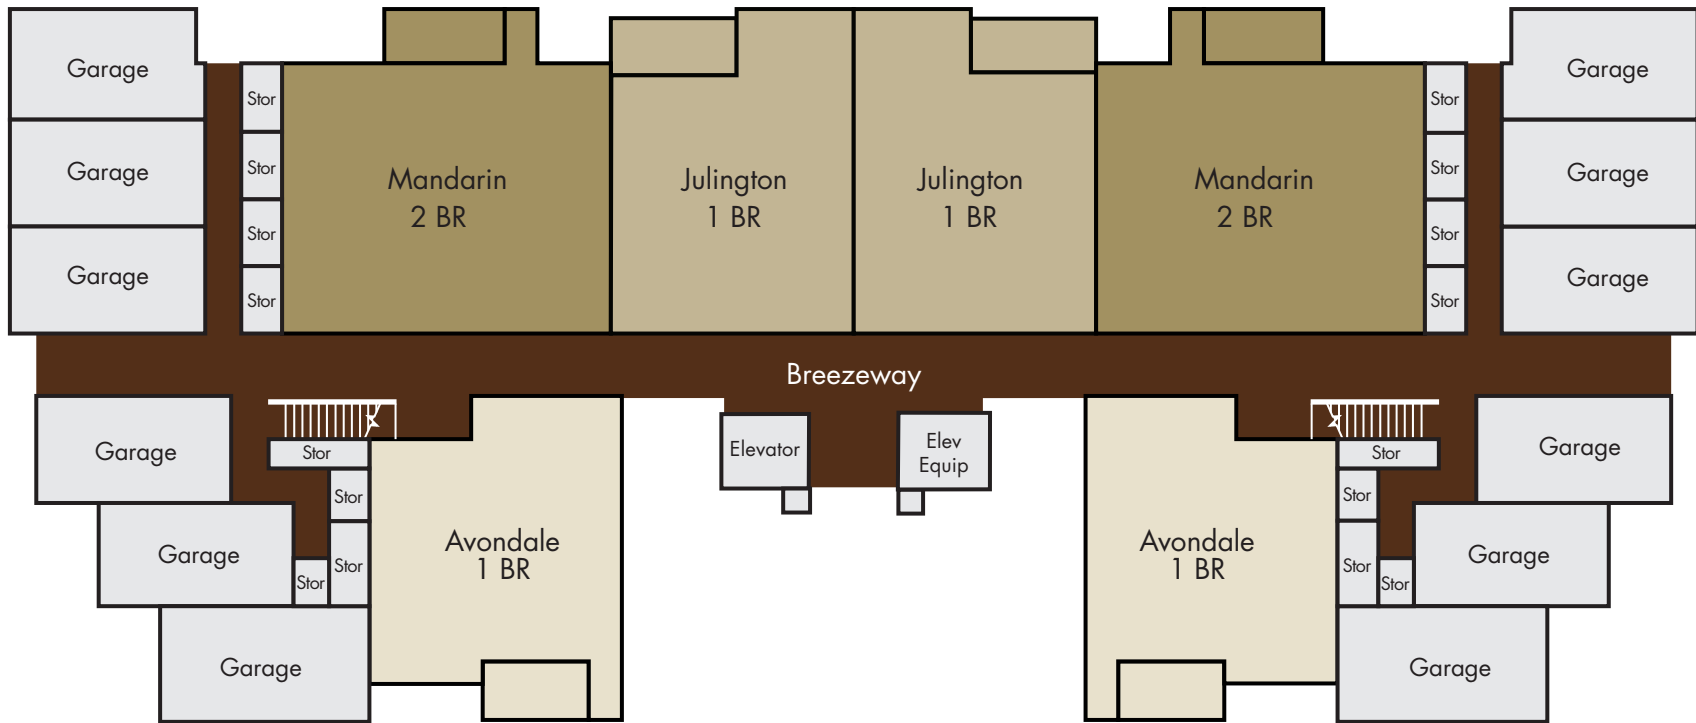

CITIGATE

APARTMENTS. EVOLVED.

8451 GATE PARKWAY WEST, JACKSONVILLE, FL 32216
T 904.332.0780 • F 904.332.0790 • CITIGATEJAX.COM

36 UNIT BUILDING • LEVEL ONE